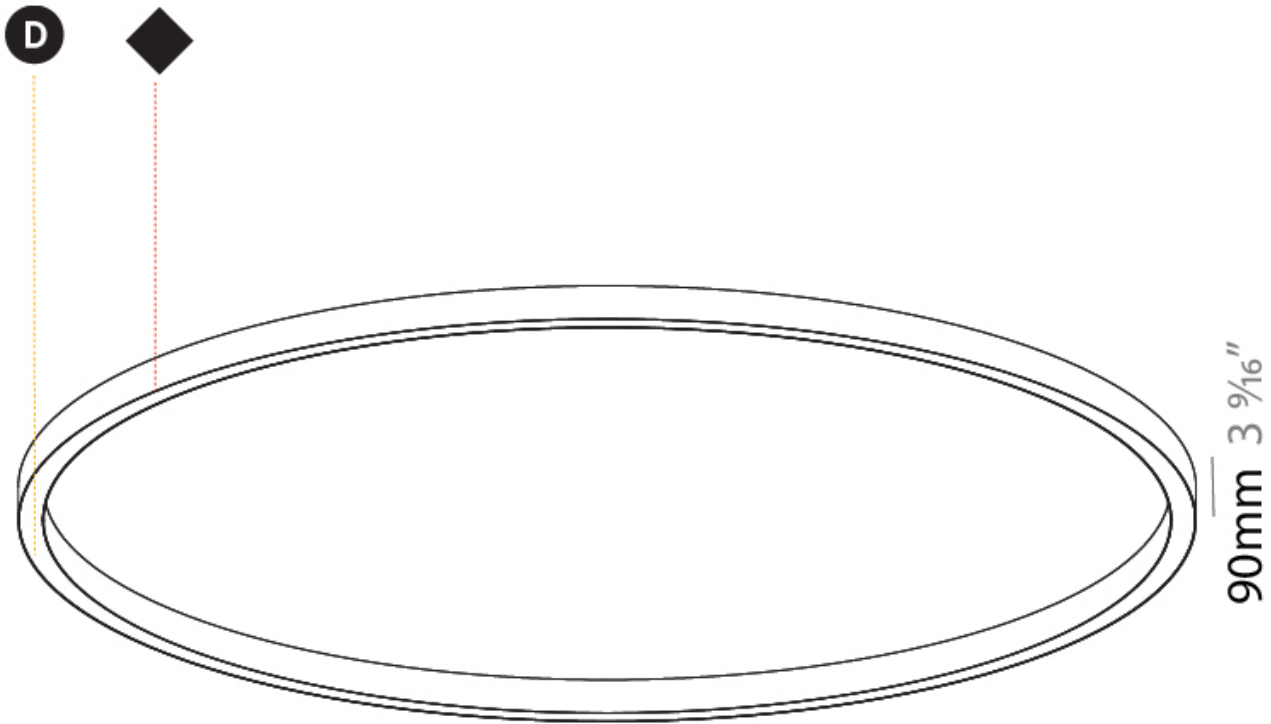

#### PHYSICAL

Shape: Round  
Diameter (mm): 5200  
Diameter (in): 204 <sup>3</sup>/<sub>4</sub>  
Height (mm): 90  
Height (in): 3 <sup>9</sup>/<sub>16</sub>  
Light Distribution: Direct  
Weight (kg): 47.924  
Weight (lbs): 105.43  
Diffuser: PMMA - Opal or Micro-Prism  
Fixture Finish: SSR / BKV / CWI / CRY / HAB / LAG / UFT / ITA / RUA / RUR / MIC / FTG / MYG / TWT / LOD / PUS / FRO / FUP / KIA / POP / BLS / SPG / MEY / GOH / GUM / CHC / COM / ABZ / JAG / OBR / MOS / ROR  
Fixture Material: Aluminum

#### OPTICAL

90mm 3 9/16"

Ø 5070mm 199 5/8"

Ø 5200mm 204 3/4 "