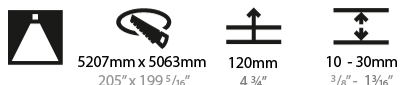

Ø 5054mm 199"
Ø 5216mm 205 ³/₈ "