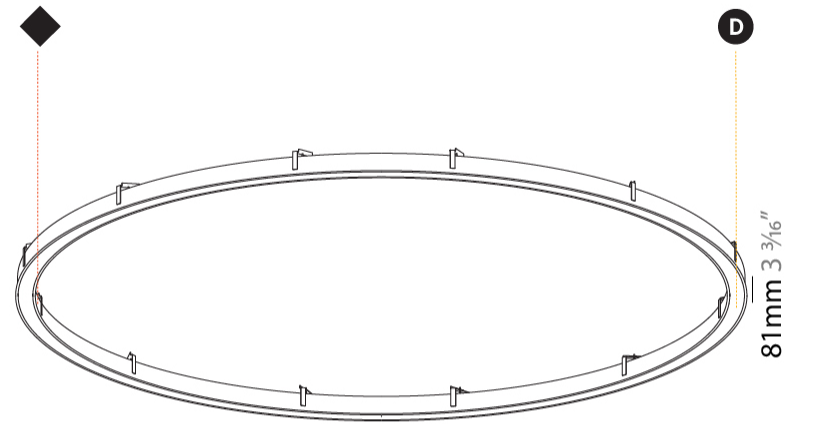

#### PHYSICAL

Shape: Round  
 Diameter (mm): 5216  
 Diameter (in): 205 <sup>3</sup>/<sub>8</sub>  
 Height (mm): 81  
 Height (in): 3 <sup>3</sup>/<sub>16</sub>  
 Min. Recessing Depth (mm): 120  
 Min. Recessing Depth (in): 4 <sup>3</sup>/<sub>4</sub>  
 Light Distribution: Direct  
 Weight (kg): 47.924  
 Weight (lbs): 106.00  
 Diffuser: PMMA - Opal or Micro-Prism  
 Fixture Finish: SSR / BKV / CWI / CRY / HAB / LAG / UFT / ITA / RUA / RUR / MIC / FTG / MYG / TWT / LOD / PUS / FRO / FUP / KIA / POP / BLS / SPG / MEY / GOH / GUM / CHC / COM / ABZ / JAG / OBR / MOS / ROR  
 Fixture Material: Aluminum  
 Cut-out Measurements: 5207mm / 205" x 5063mm / 199 5/16"

#### RATINGS AND CERTIFICATIONS

Certified By: Certified for North American Standards  
 IP rating: IP20

Ø 5054mm 199"  
 Ø 5216mm 205 <sup>3</sup>/<sub>8</sub> "

#### PHYSICAL

Shape: Round  
Diameter (mm): 5200  
Diameter (in): 204 <sup>3</sup>/<sub>4</sub>  
Height (mm): 90  
Height (in): 3 <sup>9</sup>/<sub>16</sub>  
Light Distribution: Direct  
Weight (kg): 47.924  
Weight (lbs): 105.43  
Diffuser: PMMA - Opal or Micro-Prism  
Fixture Finish: SSR / BKV / CWI / CRY / HAB / LAG / UFT / ITA / RUA / RUR / MIC / FTG / MYG / TWT / LOD / PUS / FRO / FUP / KIA / POP / BLS / SPG / MEY / GOH / GUM / CHC / COM / ABZ / JAG / OBR / MOS / ROR  
Fixture Material: Aluminum

90mm 3 9/16"

Ø 5070mm 199 5/8"

Ø 5200mm 204 3/4 "